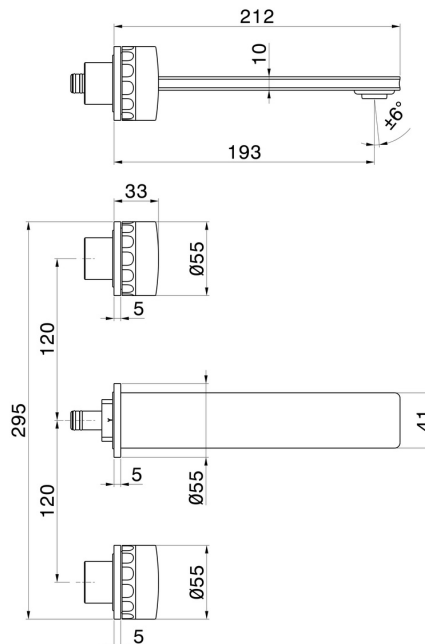

# IONIKA SUPREME

**72920E.59.064**

3-hole wall-mounted washbasin group - finish PVD Brushed Gun Metal

External part. Without pop-up waste set

PVD Brushed Gun Metal

## FEATURES

Material	<b>Brass/Marble</b>
Technology	<b>Save Water</b>
Installation	<b>Wall concealed part</b>
Spout	<b>Standard spout</b>
Hole type	<b>3 holes</b>
Waste / Drain set	<b>Without waste set</b>
Water mixing	<b>Mechanical</b>
Required for installation	<b><u>31079.00.000</u></b>

## TECHNICAL DRAWING

**IONIKA SUPREME**

**72920E.59.064**

3-hole wall-mounted washbasin group - finish PVD Brushed Gun Metal

**AVAILABLE FINISHES**

---

**59.064**

PVD Brushed Gun Metal