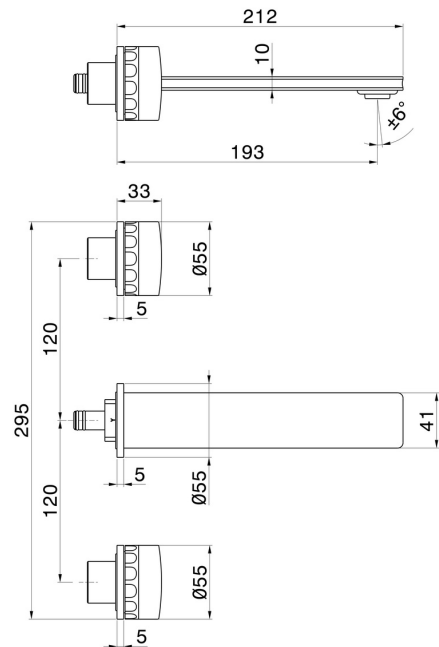

IONIKA SUPREME

72920E.59.066

3-hole wall-mounted washbasin group - finish PVD Brushed steel

External part. Without pop-up waste set

FEATURES

| | |
|---------------------------|----------------------------|
| Material | Brass/Marble |
| Technology | Save Water |
| Installation | Wall concealed part |
| Spout | Standard spout |
| Hole type | 3 holes |
| Waste / Drain set | Without waste set |
| Water mixing | Mechanical |
| Required for installation | <u>31079.00.000</u> |

TECHNICAL DRAWING

IONIKA SUPREME

72920E.59.066

3-hole wall-mounted washbasin group - finish PVD Brushed steel

AVAILABLE FINISHES

59.066

PVD Brushed steel

01.014