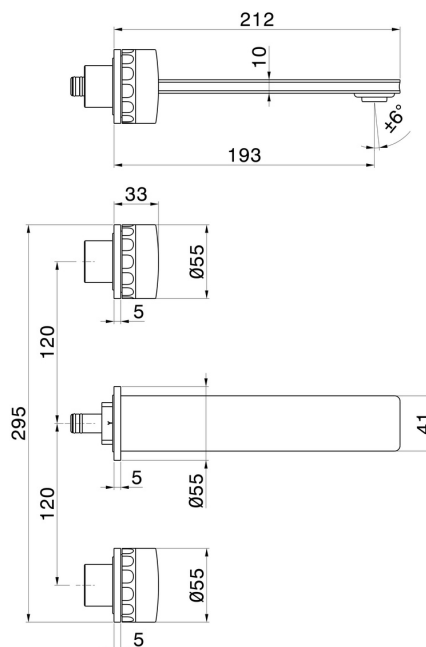

# IONIKA SUPREME

**72920E.59.067**

3-hole wall-mounted washbasin group - finish PVD Brushed Copper Bronze

External part. Without pop-up waste set

PVD Brushed Copper Bronze

## FEATURES

Material	<b>Brass/Marble</b>
Technology	<b>Save Water</b>
Installation	<b>Wall concealed part</b>
Spout	<b>Standard spout</b>
Hole type	<b>3 holes</b>
Waste / Drain set	<b>Without waste set</b>
Water mixing	<b>Mechanical</b>
Required for installation	<b><u>31079.00.000</u></b>

## TECHNICAL DRAWING

 **AR Preview**  
try it in your home

**More Details**  
on our [website](#)

**IONIKA SUPREME**

**72920E.59.067**

3-hole wall-mounted washbasin group - finish PVD Brushed Copper Bronze