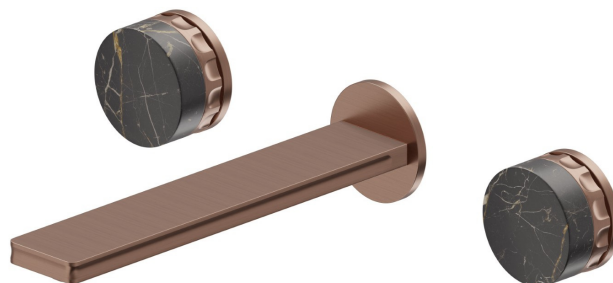

# IONIKA SUPREME

**72920E.59.067**

3-hole wall-mounted washbasin group - finish PVD Brushed Copper Bronze

External part. Without pop-up waste set

PVD Brushed Copper Bronze

## FEATURES

Material	<b>Brass/Marble</b>
Technology	<b>Save Water</b>
Installation	<b>Wall concealed part</b>
Spout	<b>Standard spout</b>
Hole type	<b>3 holes</b>
Waste / Drain set	<b>Without waste set</b>
Water mixing	<b>Mechanical</b>
Required for installation	<b><u>31079.00.000</u></b>

## TECHNICAL DRAWING

 **AR Preview**  
try it in your home

**More Details**  
on our [website](#)

**IONIKA SUPREME**

**72920E.59.067**

3-hole wall-mounted washbasin group - finish PVD Brushed Copper Bronze

**AVAILABLE FINISHES**

---

**59.067**

PVD Brushed Copper Bronze

**01.014**

finish Matt White

**01.093**

finish Matt Black