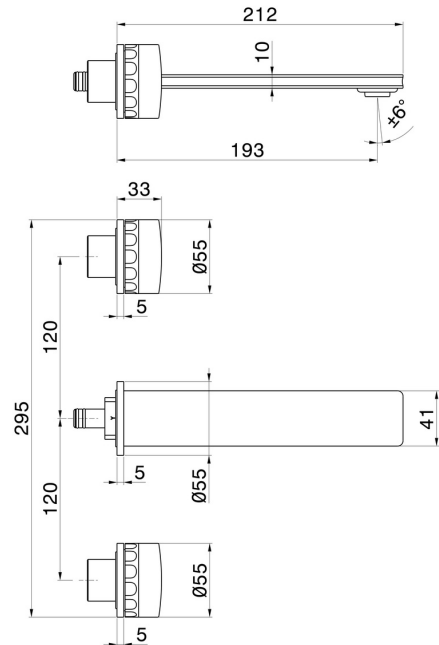

IONIKA SUPREME

72920E.59.098

3-hole wall-mounted washbasin group - finish PVD Brushed Pale Gold

External part. Without pop-up waste set

PVD Brushed Pale Gold

FEATURES

Material	Brass/Marble
Technology	Save Water
Installation	Wall concealed part
Spout	Standard spout
Hole type	3 holes
Waste / Drain set	Without waste set
Water mixing	Mechanical
Required for installation	<u>31079.00.000</u>

TECHNICAL DRAWING

IONIKA SUPREME

72920E.59.098

3-hole wall-mounted washbasin group - finish PVD Brushed Pale Gold

AVAILABLE FINISHES

59.098

PVD Brushed Pale Gold

01.014