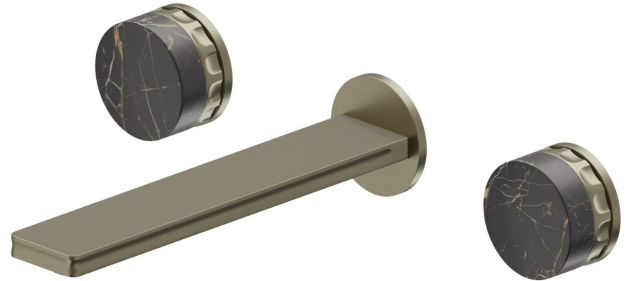

IONIKA SUPREME

72920E.59.098

3-hole wall-mounted washbasin group - finish PVD Brushed Pale Gold

External part. Without pop-up waste set

PVD Brushed Pale Gold

FEATURES

Material	Brass/Marble
Technology	Save Water
Installation	Wall concealed part
Spout	Standard spout
Hole type	3 holes
Waste / Drain set	Without waste set
Water mixing	Mechanical
Required for installation	<u>31079.00.000</u>

TECHNICAL DRAWING

IONIKA SUPREME

72920E.59.098

3-hole wall-mounted washbasin group - finish PVD Brushed Pale Gold

AVAILABLE FINISHES

59.098

PVD Brushed Pale Gold

01.014

finish Matt White

01.093

finish Matt Black

21.018

finish Chrome

59.064

finish PVD Brushed Gun Metal

59.066

finish PVD Brushed steel

59.067

finish PVD Brushed Copper Bronze

61.020

finish PVD Glossy Gold