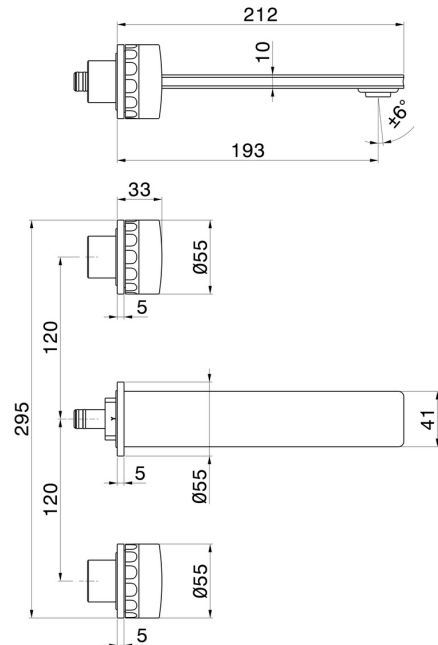

## 72920E.61.020

3-hole wall-mounted washbasin group - finish PVD Glossy Gold

External part. Without pop-up waste set

### FEATURES

Material	<b>Brass/Marble</b>
Technology	<b>Save Water</b>
Installation	<b>Wall concealed part</b>
Spout	<b>Standard spout</b>
Hole type	<b>3 holes</b>
Waste / Drain set	<b>Without waste set</b>
Water mixing	<b>Mechanical</b>
Required for installation	<b><u>31079.00.000</u></b>

### TECHNICAL DRAWING

**IONIKA SUPREME**

**72920E.61.020**

3-hole wall-mounted washbasin group - finish PVD Glossy Gold

**AVAILABLE FINISHES**

---

**61.020**

PVD Glossy Gold