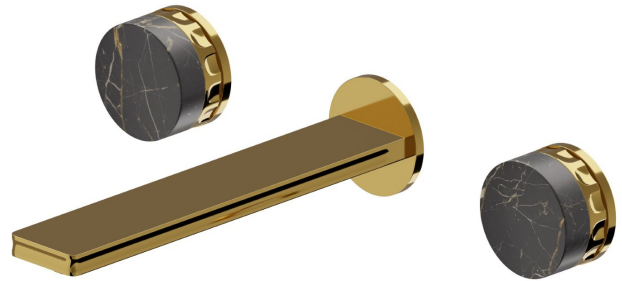

# IONIKA SUPREME

## 72920E.61.020

3-hole wall-mounted washbasin group - finish PVD Glossy Gold

External part. Without pop-up waste set

### FEATURES

Material	<b>Brass/Marble</b>
Technology	<b>Save Water</b>
Installation	<b>Wall concealed part</b>
Spout	<b>Standard spout</b>
Hole type	<b>3 holes</b>
Waste / Drain set	<b>Without waste set</b>
Water mixing	<b>Mechanical</b>
Required for installation	<b><u>31079.00.000</u></b>

### TECHNICAL DRAWING

**IONIKA SUPREME**

**72920E.61.020**

3-hole wall-mounted washbasin group - finish PVD Glossy Gold

**AVAILABLE FINISHES**

---

**61.020**

PVD Glossy Gold