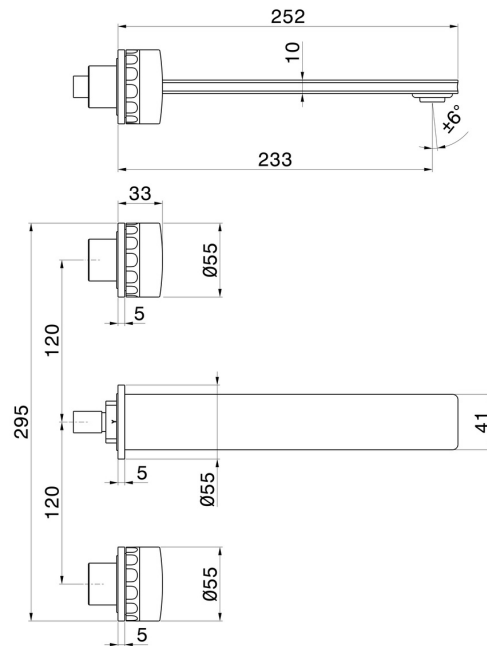

IONIKA SUPREME

72922E.01.014

3-hole wall-mounted washbasin group - finish Matt White

External part. Without pop-up waste set.

FEATURES

Material	Brass/Marble
Technology	Save Water
Installation	Wall concealed part
Spout	Long spout
Hole type	3 holes
Waste / Drain set	Without waste set
Water mixing	Mechanical
Required for installation	<u>31079.00.000</u>

TECHNICAL DRAWING

IONIKA SUPREME

72922E.01.014

3-hole wall-mounted washbasin group - finish Matt White

AVAILABLE FINISHES

01.014

Matt White

01.093