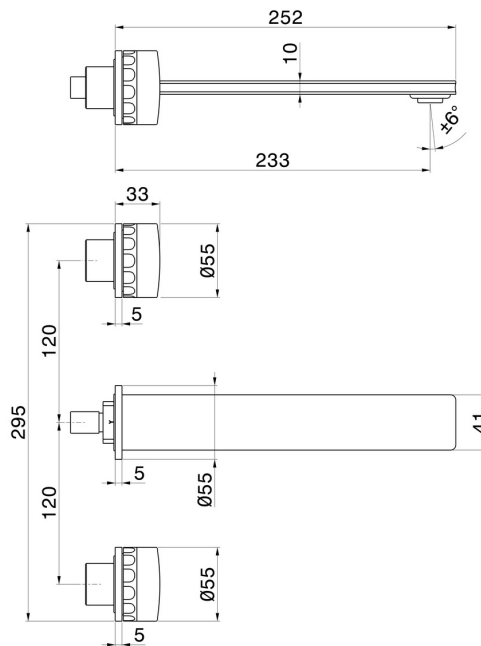

TECHNICAL DRAWING