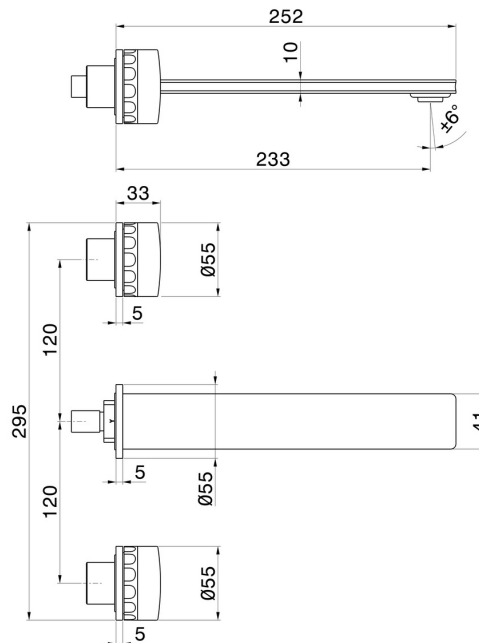

IONIKA SUPREME

72922E.21.018

3-hole wall-mounted washbasin group - finish Chrome

External part. Without pop-up waste set.

Chrome

FEATURES

Material	Brass/Marble
Technology	Save Water
Installation	Wall concealed part
Spout	Long spout
Hole type	3 holes
Waste / Drain set	Without waste set
Water mixing	Mechanical
Required for installation	<u>31079.00.000</u>

TECHNICAL DRAWING

IONIKA SUPREME

72922E.21.018

3-hole wall-mounted washbasin group - finish Chrome

AVAILABLE FINISHES

21.018

Chrome

01.014