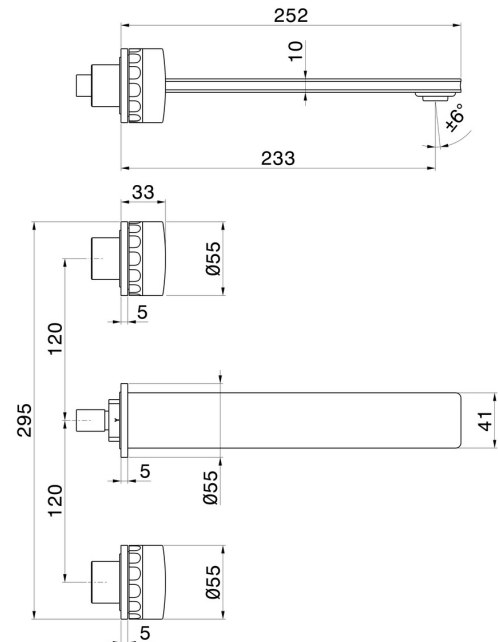

IONIKA SUPREME

72922E.59.064

3-hole wall-mounted washbasin group - finish PVD Brushed Gun Metal

External part. Without pop-up waste set.

FEATURES

Material	Brass/Marble
Technology	Save Water
Installation	Wall concealed part
Spout	Long spout
Hole type	3 holes
Waste / Drain set	Without waste set
Water mixing	Mechanical
Required for installation	<u>31079.00.000</u>

TECHNICAL DRAWING

IONIKA SUPREME

72922E.59.064

3-hole wall-mounted washbasin group - finish PVD Brushed Gun Metal

AVAILABLE FINISHES

59.064

PVD Brushed Gun Metal

01.014