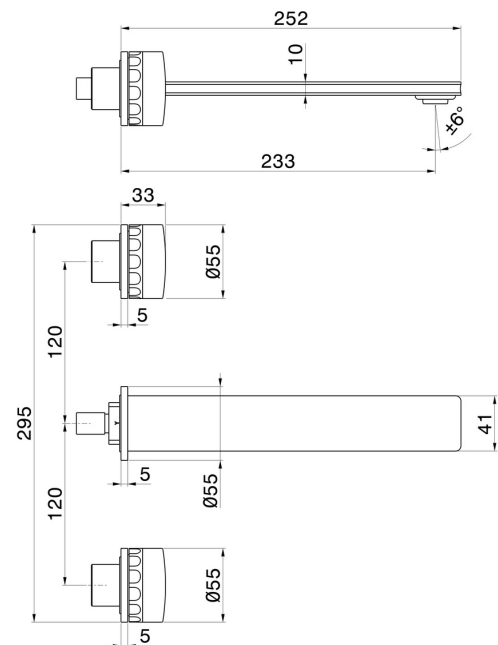

# IONIKA SUPREME

**72922E.59.066**

3-hole wall-mounted washbasin group - finish PVD Brushed steel

External part. Without pop-up waste set.

## FEATURES

Material	<b>Brass/Marble</b>
Technology	<b>Save Water</b>
Installation	<b>Wall concealed part</b>
Spout	<b>Long spout</b>
Hole type	<b>3 holes</b>
Waste / Drain set	<b>Without waste set</b>
Water mixing	<b>Mechanical</b>
Required for installation	<b><u>31079.00.000</u></b>

## TECHNICAL DRAWING

**IONIKA SUPREME**

**72922E.59.066**

3-hole wall-mounted washbasin group - finish PVD Brushed steel

**AVAILABLE FINISHES**

---

**59.066**

PVD Brushed steel