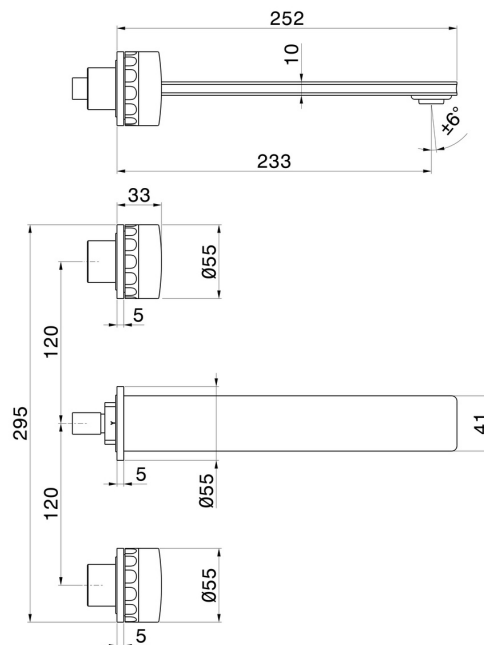

TECHNICAL DRAWING

AR Preview
try it in your home

More Details
on our [website](#)