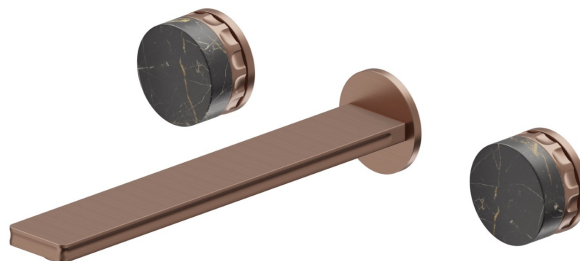

# IONIKA SUPREME

**72922E.59.067**

3-hole wall-mounted washbasin group - finish PVD Brushed Copper Bronze

External part. Without pop-up waste set.

PVD Brushed Copper Bronze

## FEATURES

Material	<b>Brass/Marble</b>
Technology	<b>Save Water</b>
Installation	<b>Wall concealed part</b>
Spout	<b>Long spout</b>
Hole type	<b>3 holes</b>
Waste / Drain set	<b>Without waste set</b>
Water mixing	<b>Mechanical</b>
Required for installation	<b><u>31079.00.000</u></b>

## IONIKA SUPREME

**72922E.59.067**

3-hole wall-mounted washbasin group - finish PVD Brushed Copper Bronze