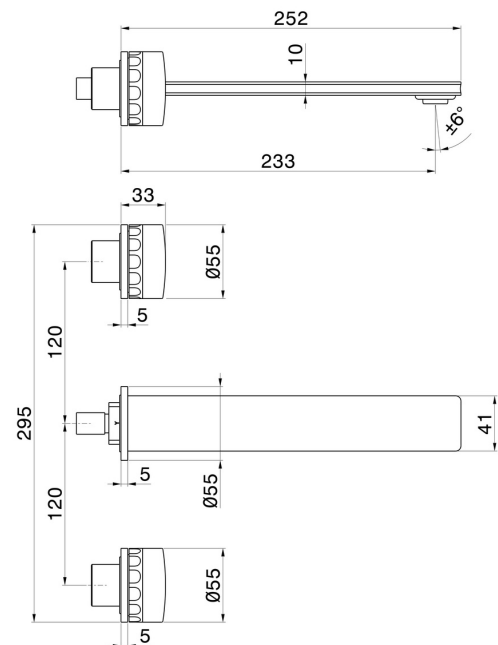

IONIKA SUPREME

72922E.59.098

3-hole wall-mounted washbasin group - finish PVD Brushed Pale Gold

External part. Without pop-up waste set.

PVD Brushed Pale Gold

FEATURES

Material	Brass/Marble
Technology	Save Water
Installation	Wall concealed part
Spout	Long spout
Hole type	3 holes
Waste / Drain set	Without waste set
Water mixing	Mechanical
Required for installation	<u>31079.00.000</u>

TECHNICAL DRAWING

IONIKA SUPREME

72922E.59.098

3-hole wall-mounted washbasin group - finish PVD Brushed Pale Gold

AVAILABLE FINISHES

59.098

PVD Brushed Pale Gold

01.014