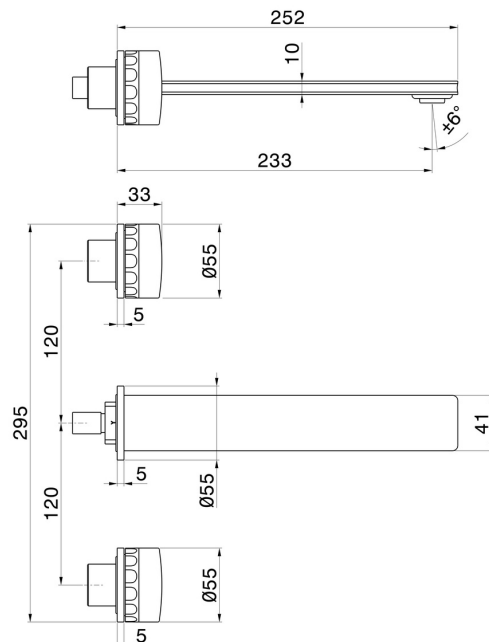

IONIKA SUPREME

72922E.61.020

3-hole wall-mounted washbasin group - finish PVD Glossy Gold

External part. Without pop-up waste set.

PVD Glossy Gold

FEATURES

Material	Brass/Marble
Technology	Save Water
Installation	Wall concealed part
Spout	Long spout
Hole type	3 holes
Waste / Drain set	Without waste set
Water mixing	Mechanical
Required for installation	<u>31079.00.000</u>

TECHNICAL DRAWING

IONIKA SUPREME

72922E.61.020

3-hole wall-mounted washbasin group - finish PVD Glossy Gold

AVAILABLE FINISHES

61.020

PVD Glossy Gold

01.014