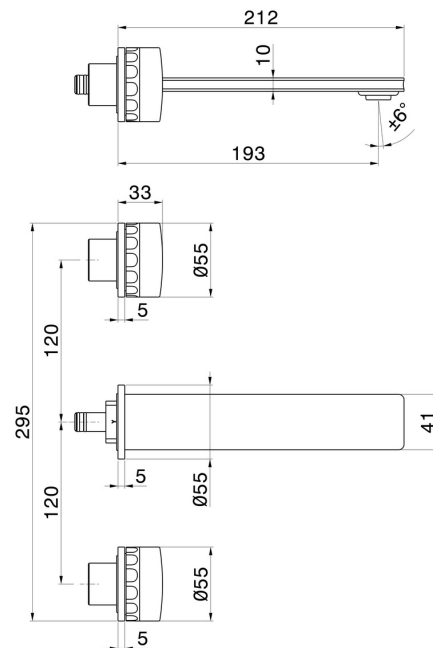

IONIKA ALLURE

73020E.01.014

3-hole wall-mounted washbasin group - finish Matt White

External part. Without pop-up waste set

FEATURES

Material	Brass/Marble
Technology	Save Water
Installation	Wall concealed part
Spout	Standard spout
Hole type	3 holes
Waste / Drain set	Without waste set
Water mixing	Mechanical
Required for installation	<u>31079.00.000</u>

TECHNICAL DRAWING

IONIKA ALLURE

73020E.01.014

3-hole wall-mounted washbasin group - finish Matt White

AVAILABLE FINISHES

01.014

Matt White

01.093