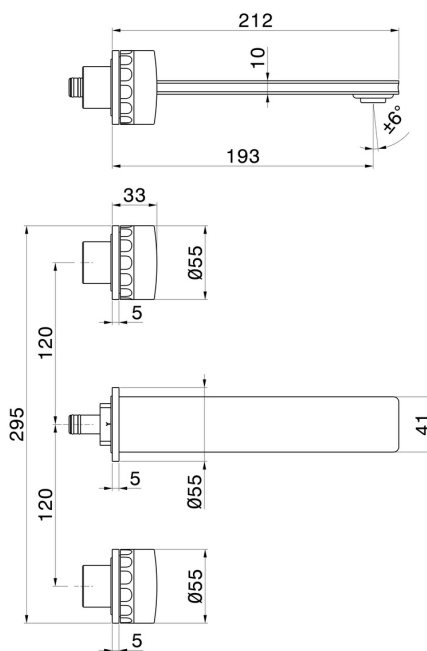

TECHNICAL DRAWING

AR Preview
try it in your home

More Details
on our [website](#)