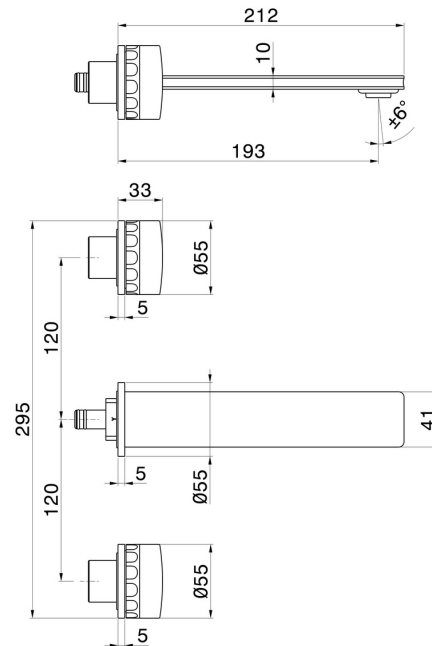

IONIKA ALLURE

73020E.21.018

3-hole wall-mounted washbasin group - finish Chrome

External part. Without pop-up waste set

FEATURES

Material	Brass/Marble
Technology	Save Water
Installation	Wall concealed part
Spout	Standard spout
Hole type	3 holes
Waste / Drain set	Without waste set
Water mixing	Mechanical
Required for installation	<u>31079.00.000</u>

TECHNICAL DRAWING

IONIKA ALLURE

73020E.21.018

3-hole wall-mounted washbasin group - finish Chrome

AVAILABLE FINISHES

21.018

Chrome

01.014