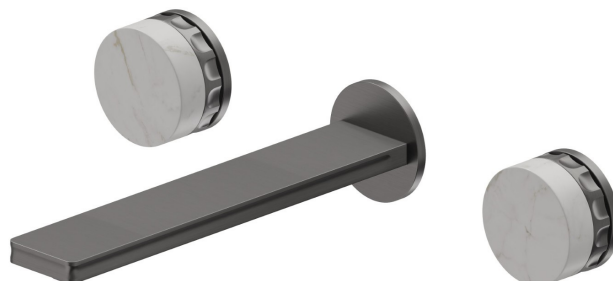

IONIKA ALLURE

73020E.59.064

3-hole wall-mounted washbasin group - finish PVD Brushed Gun Metal

External part. Without pop-up waste set

FEATURES

Material	Brass/Marble
Technology	Save Water
Installation	Wall concealed part
Spout	Standard spout
Hole type	3 holes
Waste / Drain set	Without waste set
Water mixing	Mechanical
Required for installation	<u>31079.00.000</u>

TECHNICAL DRAWING

IONIKA ALLURE

73020E.59.064

3-hole wall-mounted washbasin group - finish PVD Brushed Gun Metal

AVAILABLE FINISHES

59.064

PVD Brushed Gun Metal

01.014

finish Matt White

01.093

finish Matt Black

21.018

finish Chrome

59.066

finish PVD Brushed steel

59.067