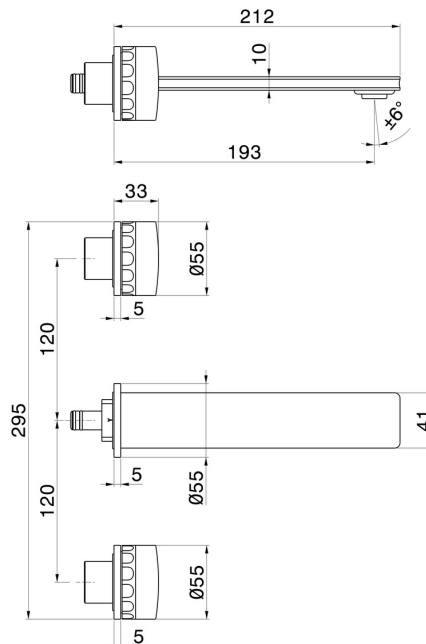

IONIKA ALLURE

73020E.59.064

3-hole wall-mounted washbasin group - finish PVD Brushed Gun Metal

External part. Without pop-up waste set

FEATURES

Material	Brass/Marble
Technology	Save Water
Installation	Wall concealed part
Spout	Standard spout
Hole type	3 holes
Waste / Drain set	Without waste set
Water mixing	Mechanical
Required for installation	<u>31079.00.000</u>

TECHNICAL DRAWING

IONIKA ALLURE

73020E.59.064

3-hole wall-mounted washbasin group - finish PVD Brushed Gun Metal

AVAILABLE FINISHES

59.064

PVD Brushed Gun Metal

01.014