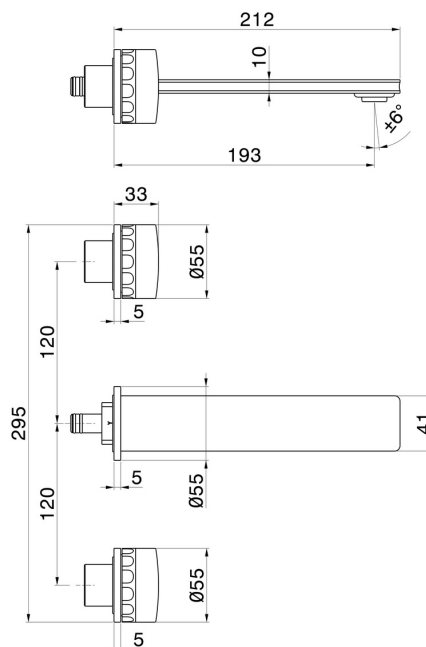

# IONIKA ALLURE

**73020E.59.067**

3-hole wall-mounted washbasin group - finish PVD Brushed Copper Bronze

External part. Without pop-up waste set

## FEATURES

Material	<b>Brass/Marble</b>
Technology	<b>Save Water</b>
Installation	<b>Wall concealed part</b>
Spout	<b>Standard spout</b>
Hole type	<b>3 holes</b>
Waste / Drain set	<b>Without waste set</b>
Water mixing	<b>Mechanical</b>
Required for installation	<b><u>31079.00.000</u></b>

## TECHNICAL DRAWING

**IONIKA ALLURE**

**73020E.59.067**

3-hole wall-mounted washbasin group - finish PVD Brushed Copper Bronze

**AVAILABLE FINISHES**

---

**59.067**

PVD Brushed Copper Bronze