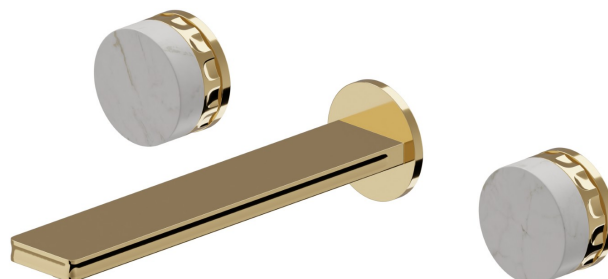

IONIKA ALLURE

73020E.61.020

3-hole wall-mounted washbasin group - finish PVD Glossy Gold

External part. Without pop-up waste set

FEATURES

Material	Brass/Marble
Technology	Save Water
Installation	Wall concealed part
Spout	Standard spout
Hole type	3 holes
Waste / Drain set	Without waste set
Water mixing	Mechanical
Required for installation	<u>31079.00.000</u>

TECHNICAL DRAWING

IONIKA ALLURE

73020E.61.020

3-hole wall-mounted washbasin group - finish PVD Glossy Gold

AVAILABLE FINISHES

61.020

PVD Glossy Gold

01.014

finish Matt White

01.093

finish Matt Black

21.018

finish Chrome

59.064

finish PVD Brushed Gun Metal

59.066

finish PVD Brushed steel

59.067

finish PVD Brushed Copper Bronze

59.098

finish PVD Brushed Pale Gold