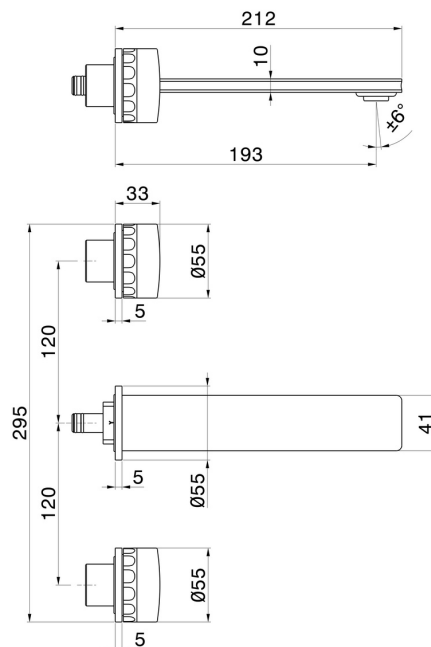

IONIKA ALLURE

73020E.61.020

3-hole wall-mounted washbasin group - finish PVD Glossy Gold

External part. Without pop-up waste set

FEATURES

Material	Brass/Marble
Technology	Save Water
Installation	Wall concealed part
Spout	Standard spout
Hole type	3 holes
Waste / Drain set	Without waste set
Water mixing	Mechanical
Required for installation	<u>31079.00.000</u>

TECHNICAL DRAWING

IONIKA ALLURE

73020E.61.020

3-hole wall-mounted washbasin group - finish PVD Glossy Gold

AVAILABLE FINISHES

61.020

PVD Glossy Gold

01.014