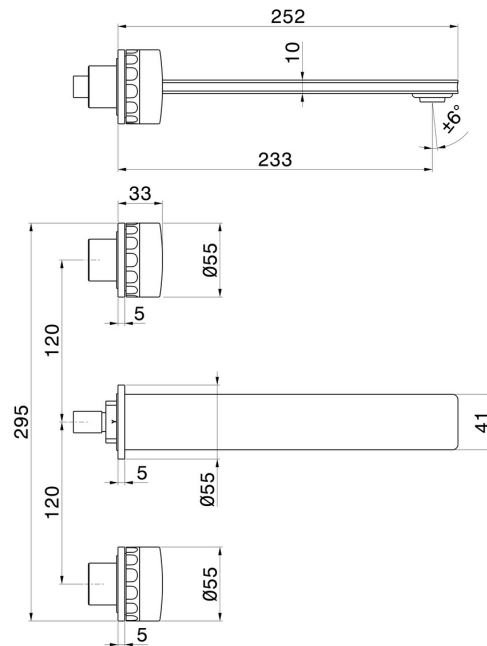

IONIKA ALLURE

73022E.01.014

3-hole wall-mounted washbasin group - finish Matt White

External part. Without pop-up waste set

Matt White

FEATURES

Material	Brass/Marble
Technology	Save Water
Installation	Wall concealed part
Spout	Long spout
Hole type	3 holes
Waste / Drain set	Without waste set
Water mixing	Mechanical
Required for installation	<u>31079.00.000</u>

TECHNICAL DRAWING

IONIKA ALLURE

73022E.01.014

3-hole wall-mounted washbasin group - finish Matt White

AVAILABLE FINISHES

01.014

Matt White

01.093