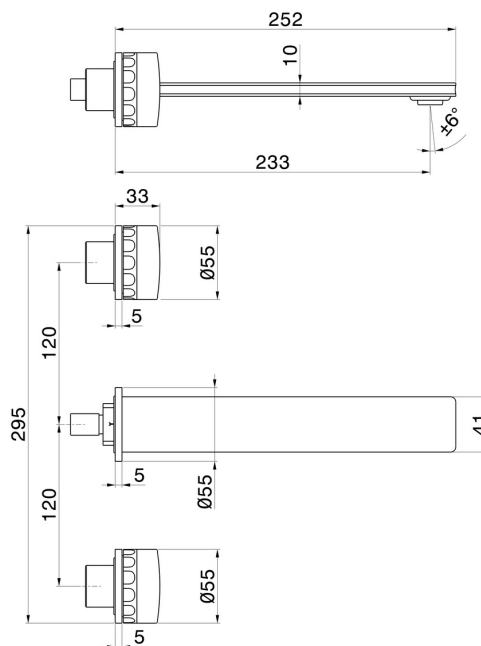

IONIKA ALLURE

73022E.01.093

3-hole wall-mounted washbasin group - finish Matt Black

External part. Without pop-up waste set

Matt Black

FEATURES

Material	Brass/Marble
Technology	Save Water
Installation	Wall concealed part
Spout	Long spout
Hole type	3 holes
Waste / Drain set	Without waste set
Water mixing	Mechanical
Required for installation	<u>31079.00.000</u>

TECHNICAL DRAWING

 **AR Preview**
try it in your home

More Details
on our [website](#)

IONIKA ALLURE

73022E.01.093

3-hole wall-mounted washbasin group - finish Matt Black

AVAILABLE FINISHES

01.093