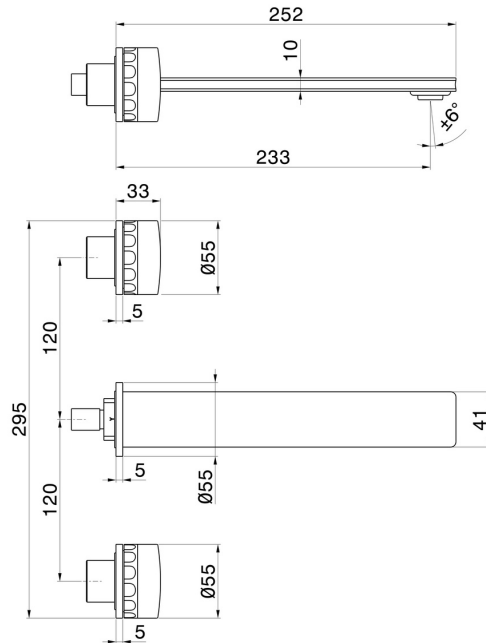

IONIKA ALLURE

73022E.21.018

3-hole wall-mounted washbasin group - finish Chrome

External part. Without pop-up waste set

Chrome

FEATURES

Material	Brass/Marble
Technology	Save Water
Installation	Wall concealed part
Spout	Long spout
Hole type	3 holes
Waste / Drain set	Without waste set
Water mixing	Mechanical
Required for installation	<u>31079.00.000</u>

TECHNICAL DRAWING

IONIKA ALLURE

73022E.21.018

3-hole wall-mounted washbasin group - finish Chrome

AVAILABLE FINISHES

21.018

Chrome

01.014