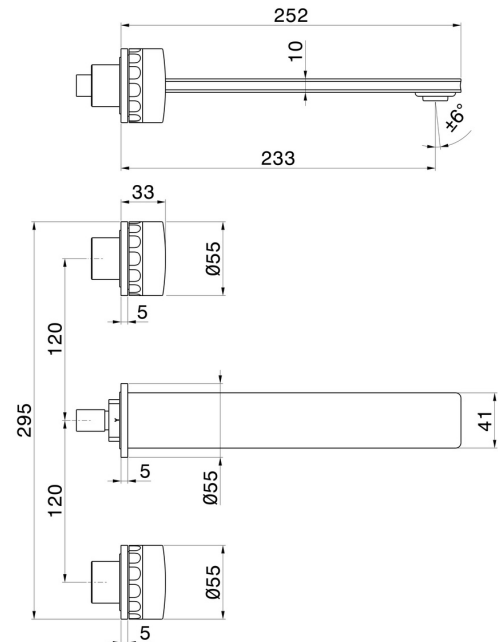

IONIKA ALLURE

73022E.59.064

3-hole wall-mounted washbasin group - finish PVD Brushed Gun Metal

External part. Without pop-up waste set

PVD Brushed Gun Metal

FEATURES

Material	Brass/Marble
Technology	Save Water
Installation	Wall concealed part
Spout	Long spout
Hole type	3 holes
Waste / Drain set	Without waste set
Water mixing	Mechanical
Required for installation	<u>31079.00.000</u>

TECHNICAL DRAWING

IONIKA ALLURE

73022E.59.064

3-hole wall-mounted washbasin group - finish PVD Brushed Gun Metal

AVAILABLE FINISHES

59.064

PVD Brushed Gun Metal

01.014