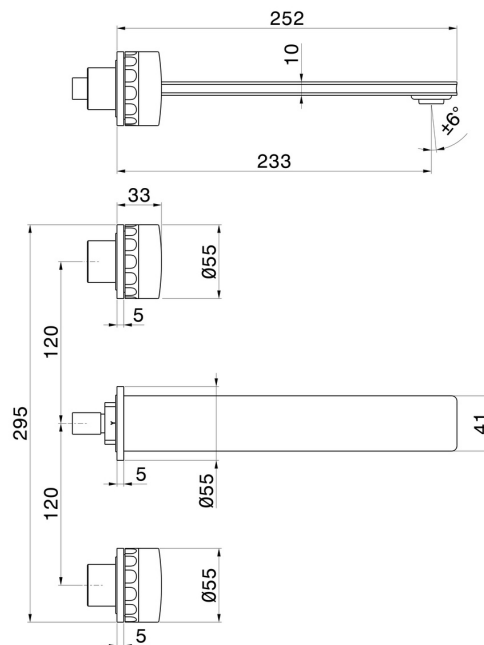

# IONIKA ALLURE

**73022E.59.066**

3-hole wall-mounted washbasin group - finish PVD Brushed steel

External part. Without pop-up waste set

## FEATURES

Material	<b>Brass/Marble</b>
Technology	<b>Save Water</b>
Installation	<b>Wall concealed part</b>
Spout	<b>Long spout</b>
Hole type	<b>3 holes</b>
Waste / Drain set	<b>Without waste set</b>
Water mixing	<b>Mechanical</b>
Required for installation	<b><u>31079.00.000</u></b>

## TECHNICAL DRAWING

**IONIKA ALLURE**

**73022E.59.066**

3-hole wall-mounted washbasin group - finish PVD Brushed steel

**AVAILABLE FINISHES**

---

**59.066**

PVD Brushed steel