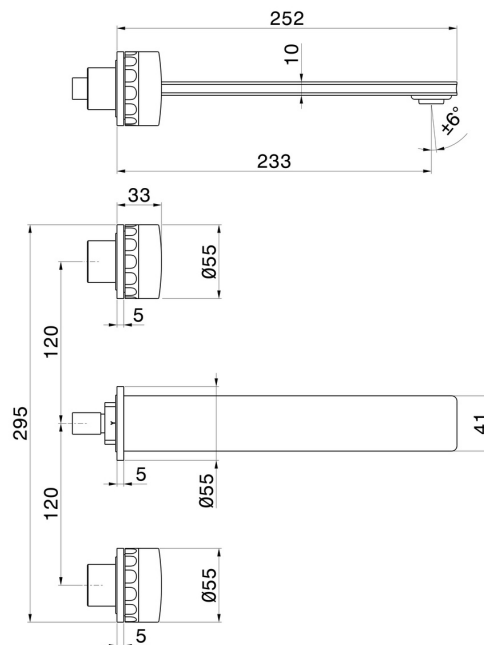

IONIKA ALLURE

73022E.59.067

3-hole wall-mounted washbasin group - finish PVD Brushed Copper Bronze

External part. Without pop-up waste set

PVD Brushed Copper Bronze

FEATURES

Material	Brass/Marble
Technology	Save Water
Installation	Wall concealed part
Spout	Long spout
Hole type	3 holes
Waste / Drain set	Without waste set
Water mixing	Mechanical
Required for installation	<u>31079.00.000</u>

TECHNICAL DRAWING

IONIKA ALLURE

73022E.59.067

3-hole wall-mounted washbasin group - finish PVD Brushed Copper Bronze

AVAILABLE FINISHES

59.067

PVD Brushed Copper Bronze

01.014