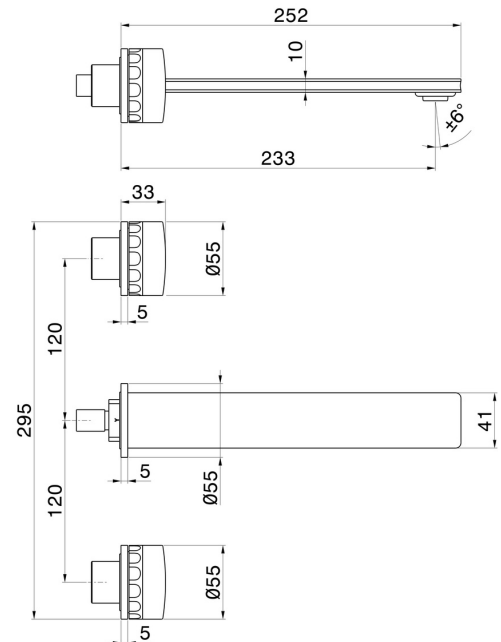

IONIKA ALLURE

73022E.59.098

3-hole wall-mounted washbasin group - finish PVD Brushed Pale Gold

External part. Without pop-up waste set

FEATURES

Material	Brass/Marble
Technology	Save Water
Installation	Wall concealed part
Spout	Long spout
Hole type	3 holes
Waste / Drain set	Without waste set
Water mixing	Mechanical
Required for installation	<u>31079.00.000</u>

TECHNICAL DRAWING

IONIKA ALLURE

73022E.59.098

3-hole wall-mounted washbasin group - finish PVD Brushed Pale Gold

AVAILABLE FINISHES

59.098

PVD Brushed Pale Gold

01.014