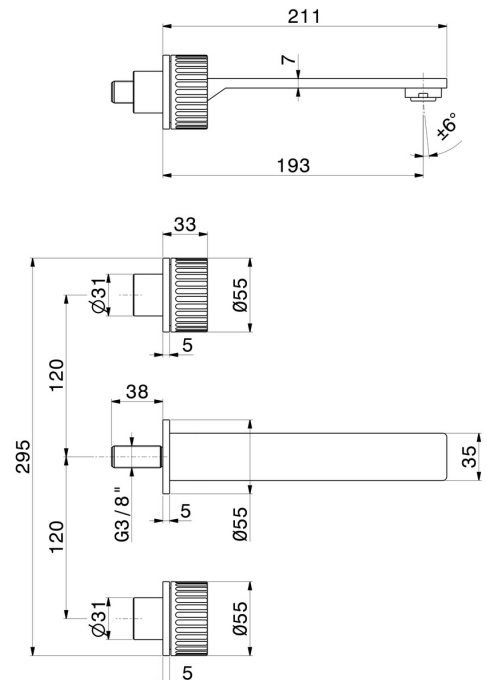

STEEL LINE

74220ex.59.064

3-hole wall-mounted washbasin group - finish PVD Brushed Gun Metal

Without pop-up waste set.

FEATURES

Material	Stainless Steel
Technology	Save Water
Installation	Wall concealed part
Spout	Standard spout
Hole type	3 holes
Waste / Drain set	Without waste set
Water mixing	Mechanical
Required for installation	<u>27858.00.000</u>

TECHNICAL DRAWING

STEEL LINE

74220ex.59.064

3-hole wall-mounted washbasin group - finish PVD Brushed Gun Metal

AVAILABLE FINISHES

59.064

PVD Brushed Gun Metal

50.050