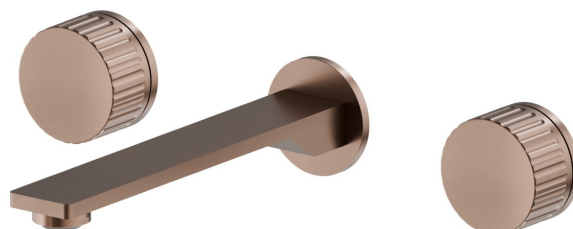

STEEL LINE

74220ex.59.067

3-hole wall-mounted washbasin group - finish PVD Brushed Copper Bronze

Without pop-up waste set.

PVD Brushed Copper Bronze

FEATURES

Material	Stainless Steel
Technology	Save Water
Installation	Wall concealed part
Spout	Standard spout
Hole type	3 holes
Waste / Drain set	Without waste set
Water mixing	Mechanical
Required for installation	<u>27858.00.000</u>

TECHNICAL DRAWING

STEEL LINE

74220ex.59.067

3-hole wall-mounted washbasin group - finish PVD Brushed Copper Bronze

AVAILABLE FINISHES

59.067

PVD Brushed Copper Bronze

50.050

finish Stainless Steel

59.064

finish PVD Brushed Gun Metal

59.098

finish PVD Brushed Pale Gold