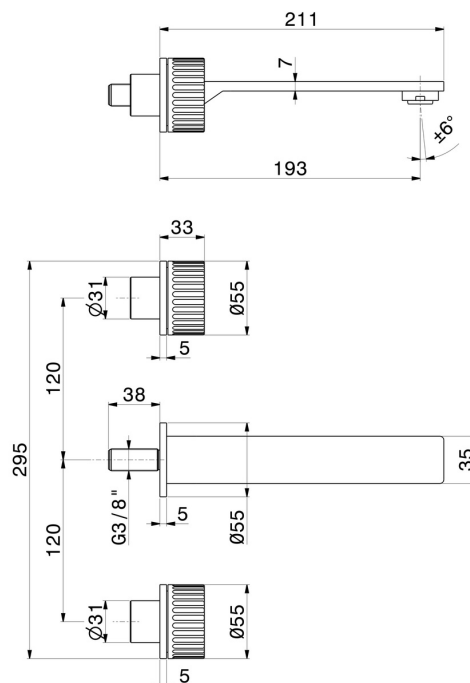

STEEL LINE

74220ex.59.067

3-hole wall-mounted washbasin group - finish PVD Brushed Copper Bronze

Without pop-up waste set.

PVD Brushed Copper Bronze

FEATURES

Material	Stainless Steel
Technology	Save Water
Installation	Wall concealed part
Spout	Standard spout
Hole type	3 holes
Waste / Drain set	Without waste set
Water mixing	Mechanical
Required for installation	<u>27858.00.000</u>

TECHNICAL DRAWING

STEEL LINE

74220ex.59.067

3-hole wall-mounted washbasin group - finish PVD Brushed Copper Bronze

AVAILABLE FINISHES

59.067

PVD Brushed Copper Bronze

50.050