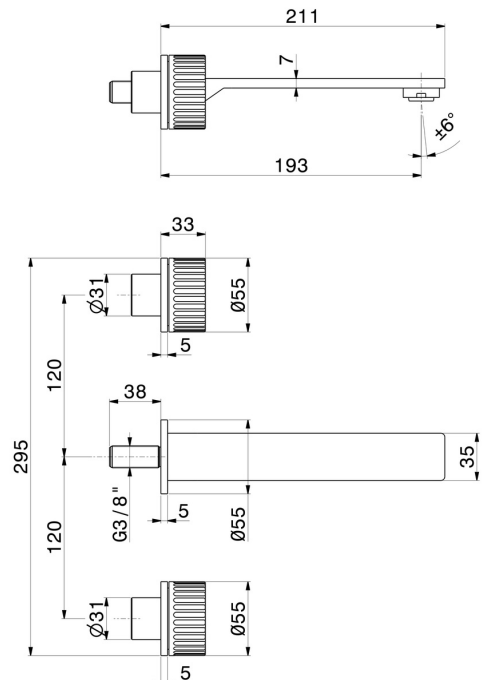

STEEL LINE

74220ex.59.098

3-hole wall-mounted washbasin group - finish PVD Brushed Pale Gold

Without pop-up waste set.

PVD Brushed Pale Gold

FEATURES

Material	Stainless Steel
Technology	Save Water
Installation	Wall concealed part
Spout	Standard spout
Hole type	3 holes
Waste / Drain set	Without waste set
Water mixing	Mechanical
Required for installation	<u>27858.00.000</u>

TECHNICAL DRAWING

STEEL LINE

74220ex.59.098

3-hole wall-mounted washbasin group - finish PVD Brushed Pale Gold

AVAILABLE FINISHES

59.098

PVD Brushed Pale Gold

50.050