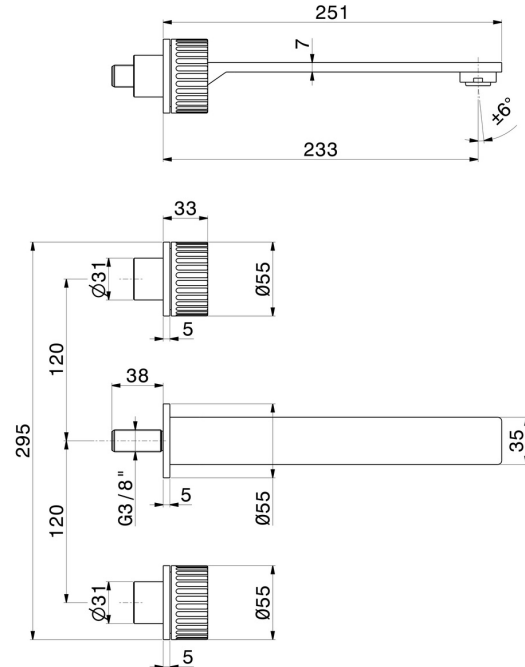

## 74222ex.50.050

3-hole wall-mounted washbasin group - finish Stainless Steel

External part. Without pop-up waste set

### FEATURES

Material	<b>Stainless Steel</b>
Technology	<b>Save Water</b>
Installation	<b>Wall concealed part</b>
Spout	<b>Long spout</b>
Hole type	<b>3 holes</b>
Waste / Drain set	<b>Without waste set</b>
Water mixing	<b>Mechanical</b>
Required for installation	<b><u>27858.00.000</u></b>

### TECHNICAL DRAWING

**STEEL LINE**

**74222ex.50.050**

3-hole wall-mounted washbasin group - finish Stainless Steel

**AVAILABLE FINISHES**

---

**50.050**

Stainless Steel