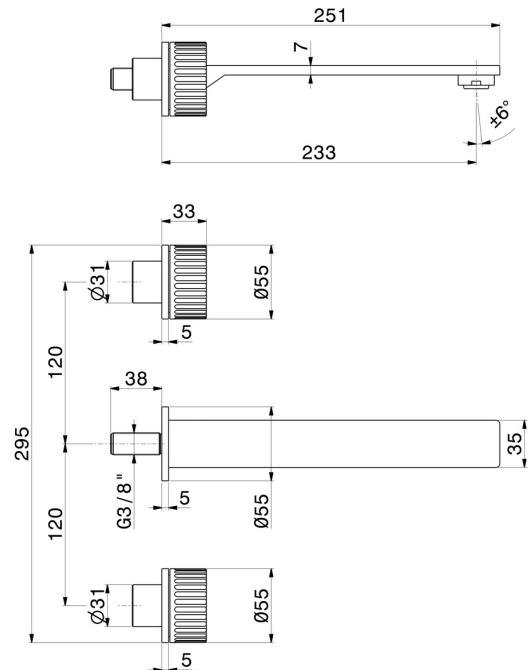

STEEL LINE

74222ex.59.064

3-hole wall-mounted washbasin group - finish PVD Brushed Gun Metal

External part. Without pop-up waste set

FEATURES

Material	Stainless Steel
Technology	Save Water
Installation	Wall concealed part
Spout	Long spout
Hole type	3 holes
Waste / Drain set	Without waste set
Water mixing	Mechanical
Required for installation	<u>27858.00.000</u>

TECHNICAL DRAWING

STEEL LINE

74222ex.59.064

3-hole wall-mounted washbasin group - finish PVD Brushed Gun Metal

AVAILABLE FINISHES

59.064

PVD Brushed Gun Metal

50.050