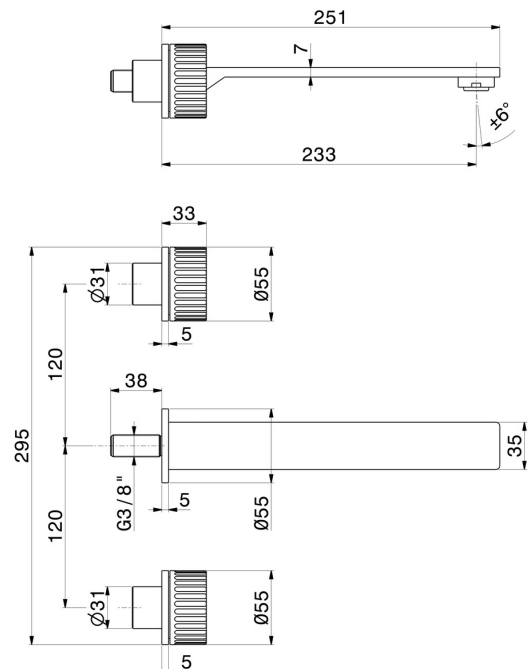

STEEL LINE

74222ex.59.067

3-hole wall-mounted washbasin group - finish PVD Brushed Copper Bronze

External part. Without pop-up waste set

PVD Brushed Copper Bronze

FEATURES

Material	Stainless Steel
Technology	Save Water
Installation	Wall concealed part
Spout	Long spout
Hole type	3 holes
Waste / Drain set	Without waste set
Water mixing	Mechanical
Required for installation	<u>27858.00.000</u>

TECHNICAL DRAWING

STEEL LINE

74222ex.59.067

3-hole wall-mounted washbasin group - finish PVD Brushed Copper Bronze

AVAILABLE FINISHES

59.067

PVD Brushed Copper Bronze

50.050