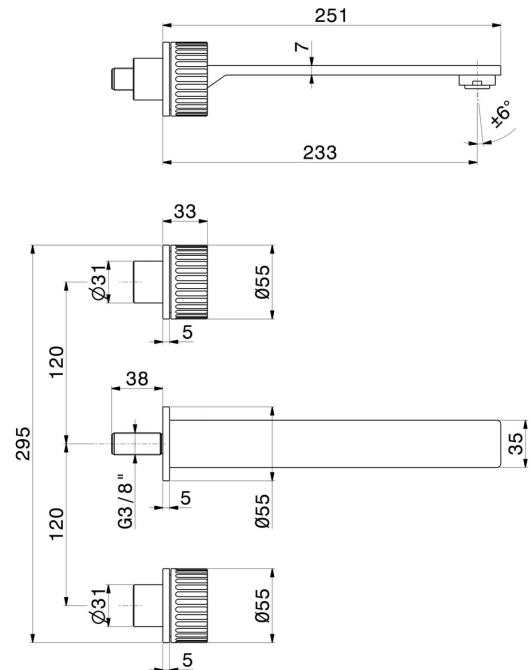

STEEL LINE

74222ex.59.098

3-hole wall-mounted washbasin group - finish PVD Brushed Pale Gold

External part. Without pop-up waste set

FEATURES

Material	Stainless Steel
Technology	Save Water
Installation	Wall concealed part
Spout	Long spout
Hole type	3 holes
Waste / Drain set	Without waste set
Water mixing	Mechanical
Required for installation	<u>27858.00.000</u>

TECHNICAL DRAWING

STEEL LINE

74222ex.59.098

3-hole wall-mounted washbasin group - finish PVD Brushed Pale Gold

AVAILABLE FINISHES

59.098

PVD Brushed Pale Gold

50.050