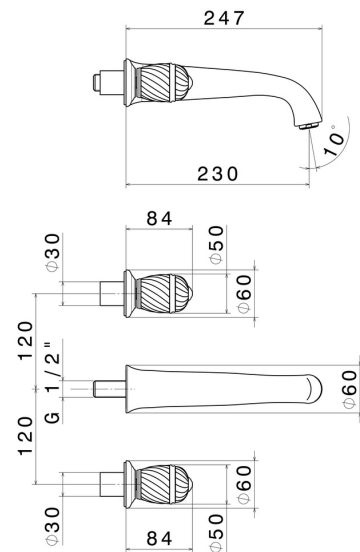

## 68030E.21.018

3-hole wall-mounted washbasin group without pop-up waste set  
- finish Chrome

External part

### FEATURES

Material	<b>Brass</b>
Installation	<b>Wall concealed part</b>
Hole type	<b>3 holes</b>
Water mixing	<b>Mechanical</b>
Required for installation	<b><u>27859.00.000</u></b>

### TECHNICAL DRAWING

**DELUXE**

**68030E.21.018**

3-hole wall-mounted washbasin group without pop-up waste set - finish Chrome

**AVAILABLE FINISHES**

---

**21.018**

Chrome

**66.019**

finish Gold