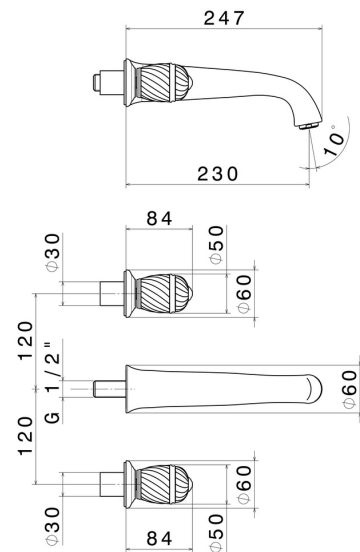

DELUXE

68030E.66.019

3-hole wall-mounted washbasin group without pop-up waste set
- finish Gold

External part

FEATURES

Material	Brass
Installation	Wall concealed part
Hole type	3 holes
Water mixing	Mechanical
Required for installation	<u>27859.00.000</u>

TECHNICAL DRAWING

DELUXE

68030E.66.019

3-hole wall-mounted washbasin group without pop-up waste set - finish Gold

AVAILABLE FINISHES

66.019

Gold

21.018