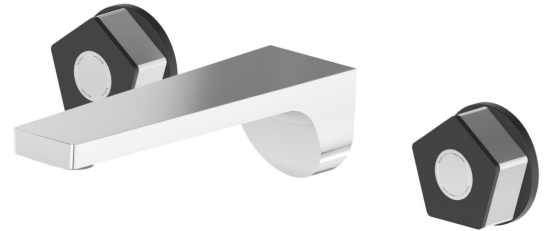

# PARK L.E.

**69728E.05.093**

3-hole wall-mounted washbasin group without pop-up waste set  
- finish Chrome - Matt Black

External part

Chrome - Matt Black

## FEATURES

Material	<b>Brass</b>
Installation	<b>Wall concealed part</b>
Spout	<b>Standard spout</b>
Hole type	<b>3 holes</b>
Water mixing	<b>Mechanical</b>
Required for installation	<b><u>27858.00.000</u></b>

## TECHNICAL DRAWING

**PARK L.E.**

**69728E.05.093**

3-hole wall-mounted washbasin group without pop-up waste set - finish Chrome - Matt Black

**AVAILABLE FINISHES**

---

**05.093**

Chrome - Matt Black