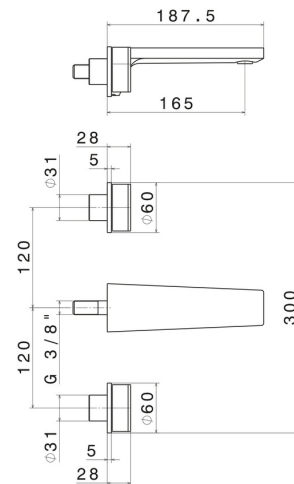

# PARK L.E.

**69728E.05.093**

3-hole wall-mounted washbasin group without pop-up waste set  
- finish Chrome - Matt Black

External part

Chrome - Matt Black

## FEATURES

Material	<b>Brass</b>
Installation	<b>Wall concealed part</b>
Spout	<b>Standard spout</b>
Hole type	<b>3 holes</b>
Water mixing	<b>Mechanical</b>
Required for installation	<b><u>27858.00.000</u></b>

## TECHNICAL DRAWING

**PARK L.E.**

**69728E.05.093**

3-hole wall-mounted washbasin group without pop-up waste set - finish Chrome - Matt Black

**AVAILABLE FINISHES**

---

**05.093**

Chrome - Matt Black