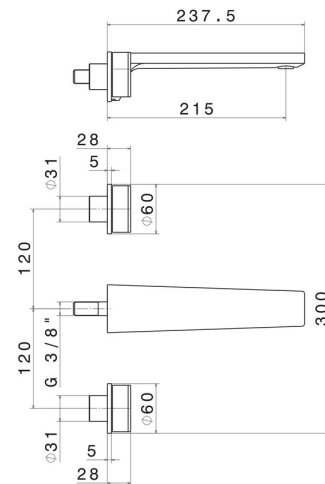

PARK L.E.

69730E.05.093

3-hole wall-mounted washbasin group without pop-up waste set
- finish Chrome - Matt Black

External part

Chrome - Matt Black

FEATURES

Material	Brass
Installation	Wall concealed part
Spout	Long spout
Hole type	3 holes
Water mixing	Mechanical
Required for installation	<u>27858.00.000</u>

TECHNICAL DRAWING

PARK L.E.

69730E.05.093

3-hole wall-mounted washbasin group without pop-up waste set - finish Chrome - Matt Black

AVAILABLE FINISHES

05.093

Chrome - Matt Black

62.093