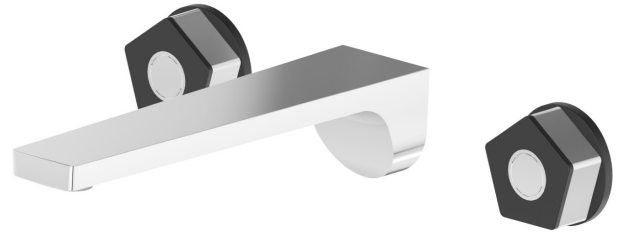

PARK L.E.

69730E.05.093

3-hole wall-mounted washbasin group without pop-up waste set
- finish Chrome - Matt Black

External part

Chrome - Matt Black

FEATURES

Material	Brass
Installation	Wall concealed part
Spout	Long spout
Hole type	3 holes
Water mixing	Mechanical
Required for installation	<u>27858.00.000</u>

TECHNICAL DRAWING

PARK L.E.

69730E.05.093

3-hole wall-mounted washbasin group without pop-up waste set - finish Chrome - Matt Black

AVAILABLE FINISHES

05.093

Chrome - Matt Black

62.093

finish PVD Glossy Gold - Matt Black