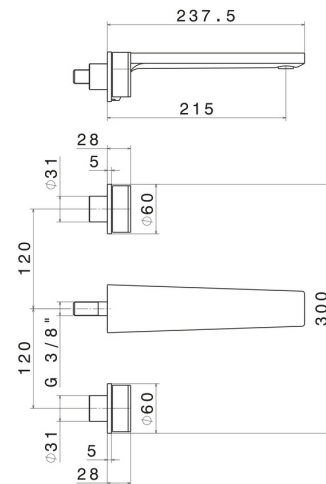

PARK L.E.

69730E.62.093

3-hole wall-mounted washbasin group without pop-up waste set
- finish PVD Glossy Gold - Matt Black

External part

PVD Glossy Gold - Matt Black

FEATURES

Material	Brass
Installation	Wall concealed part
Spout	Long spout
Hole type	3 holes
Water mixing	Mechanical
Required for installation	<u>27858.00.000</u>

TECHNICAL DRAWING

PARK L.E.

69730E.62.093

3-hole wall-mounted washbasin group without pop-up waste set - finish PVD Glossy Gold - Matt Black

AVAILABLE FINISHES

62.093

PVD Glossy Gold - Matt Black

05.093