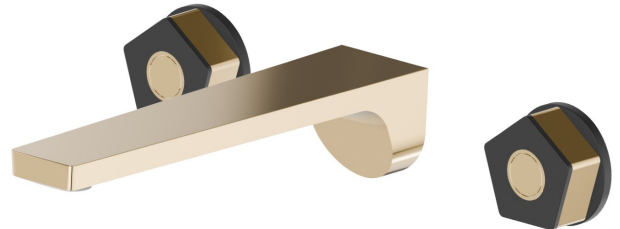

PARK L.E.

69730E.62.093

3-hole wall-mounted washbasin group without pop-up waste set
- finish PVD Glossy Gold - Matt Black

External part

PVD Glossy Gold - Matt Black

FEATURES

Material	Brass
Installation	Wall concealed part
Spout	Long spout
Hole type	3 holes
Water mixing	Mechanical
Required for installation	<u>27858.00.000</u>

TECHNICAL DRAWING

PARK L.E.

69730E.62.093

3-hole wall-mounted washbasin group without pop-up waste set - finish PVD Glossy Gold - Matt Black

AVAILABLE FINISHES

62.093

PVD Glossy Gold - Matt Black

05.093

finish Chrome - Matt Black