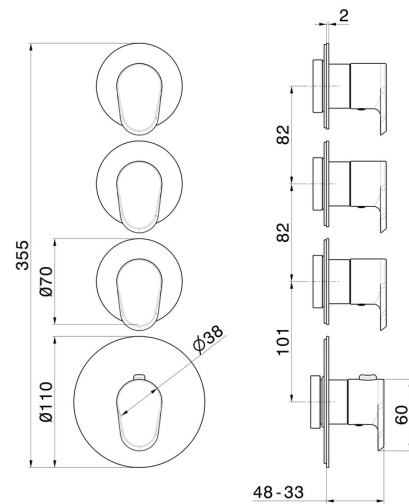

69876E.01.093

3 ways out concealed thermostatic multifunction selectors.
3/4" connections. Ø70 - finish Matt Black

FEATURES

Material	Brass
Installation	Wall concealed part
Outlets	3 Ways Out
Water mixing	Thermostatic
Required for installation	<u>27877.00.000</u>

TECHNICAL DRAWING

69876E.01.093

3 ways out concealed thermostatic multifunction selectors. 3/4" connections. Ø70 - finish Matt Black

AVAILABLE FINISHES

01.093

Matt Black

21.018

finish Chrome

59.066

finish PVD Brushed steel

59.097

finish PVD Brushed Gold