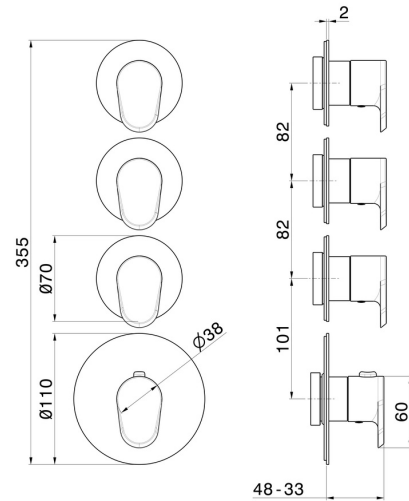

69876E.21.018

3 ways out concealed thermostatic multifunction selectors.
3/4" connections. Ø70 - finish Chrome

FEATURES

Material	Brass
Installation	Wall concealed part
Outlets	3 Ways Out
Water mixing	Thermostatic
Required for installation	<u>27877.00.000</u>

TECHNICAL DRAWING

69876E.21.018

3 ways out concealed thermostatic multifunction selectors. 3/4" connections. Ø70 - finish Chrome

AVAILABLE FINISHES

21.018

Chrome

01.093

finish Matt Black

59.066

finish PVD Brushed steel

59.097

finish PVD Brushed Gold