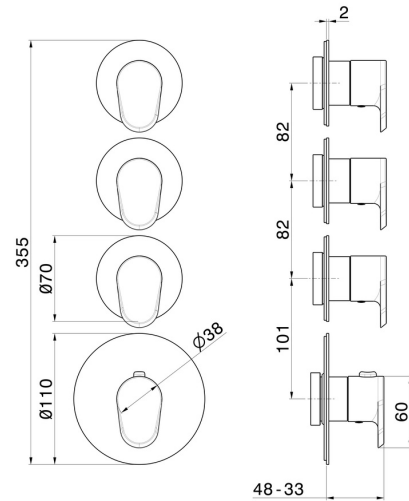

**69876E.59.066**

3 ways out concealed thermostatic multifunction selectors.  
3/4" connections. Ø70 - finish PVD Brushed steel

**FEATURES**

|                           |                            |
|---------------------------|----------------------------|
| Material                  | <b>Brass</b>               |
| Installation              | <b>Wall concealed part</b> |
| Outlets                   | <b>3 Ways Out</b>          |
| Water mixing              | <b>Thermostatic</b>        |
| Required for installation | <b><u>27877.00.000</u></b> |

**TECHNICAL DRAWING**

**69876E.59.066**

3 ways out concealed thermostatic multifunction selectors. 3/4" connections. Ø70 - finish PVD  
Brushed steel

**AVAILABLE FINISHES**

---

 **59.066**  
PVD Brushed steel