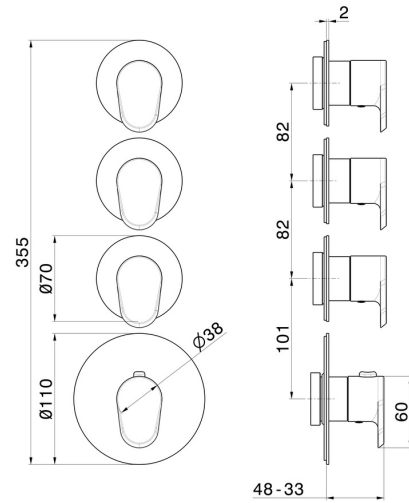

69876E.59.097

3 ways out concealed thermostatic multifunction selectors.
3/4" connections. Ø70 - finish PVD Brushed Gold

FEATURES

Material	Brass
Installation	Wall concealed part
Outlets	3 Ways Out
Water mixing	Thermostatic
Required for installation	<u>27877.00.000</u>

TECHNICAL DRAWING

69876E.59.097

3 ways out concealed thermostatic multifunction selectors. 3/4" connections. Ø70 - finish PVD Brushed Gold

AVAILABLE FINISHES

59.097

PVD Brushed Gold

01.093

finish Matt Black

21.018

finish Chrome

59.066

finish PVD Brushed steel