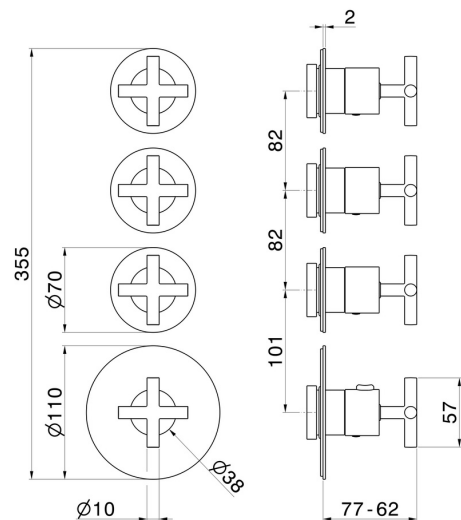

73416E.01.093

3 ways out concealed thermostatic multifunction selectors.
3/4" connections. Ø70. External part - finish Matt Black

FEATURES

Material	Brass
Installation	Wall concealed part
Outlets	3 Ways Out
Water mixing	Thermostatic
Required for installation	<u>27877.00.000</u>

TECHNICAL DRAWING

73416E.01.093

3 ways out concealed thermostatic multifunction selectors. 3/4" connections. Ø70. External part - finish Matt Black

AVAILABLE FINISHES

01.093

Matt Black

21.018

finish Chrome