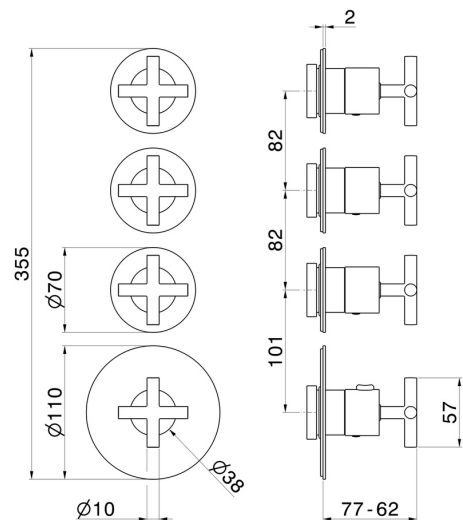

## 73416E.21.018

3 ways out concealed thermostatic multifunction selectors.  
3/4" connections. Ø70. External part - finish Chrome

### FEATURES

Material	<b>Brass</b>
Installation	<b>Wall concealed part</b>
Outlets	<b>3 Ways Out</b>
Water mixing	<b>Thermostatic</b>
Required for installation	<b><u>27877.00.000</u></b>

### TECHNICAL DRAWING

**73416E.21.018**

3 ways out concealed thermostatic multifunction selectors. 3/4" connections. Ø70. External part - finish Chrome

**AVAILABLE FINISHES**

---

**21.018**  
Chrome

**01.093**  
finish Matt Black