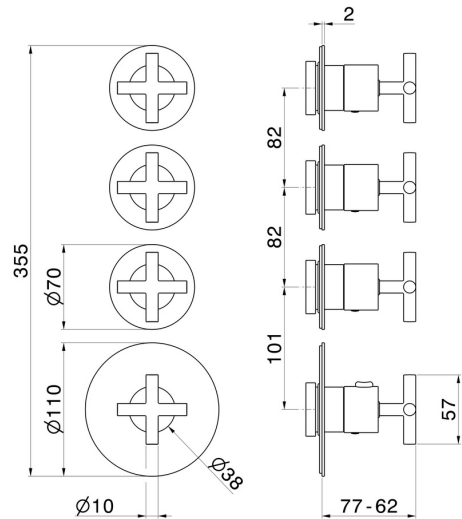

73416E.47.083

3 ways out concealed thermostatic multifunction selectors.
 3/4" connections. Ø70. External part - finish Groove Bronze

FEATURES

Material	Brass
Installation	Wall concealed part
Outlets	3 Ways Out
Water mixing	Thermostatic
Required for installation	<u>27877.00.000</u>

TECHNICAL DRAWING

73416E.47.083

3 ways out concealed thermostatic multifunction selectors. 3/4" connections. Ø70. External part - finish Groove Bronze

AVAILABLE FINISHES

47.083

Groove Bronze

01.093

finish Matt Black