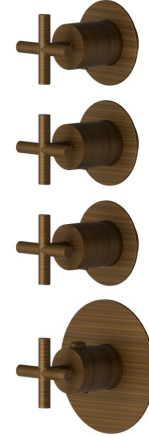

73416E.47.083

3 ways out concealed thermostatic multifunction selectors.
 3/4" connections. Ø70. External part - finish Groove Bronze

FEATURES

Material	Brass
Installation	Wall concealed part
Outlets	3 Ways Out
Water mixing	Thermostatic
Required for installation	<u>27877.00.000</u>

TECHNICAL DRAWING

73416E.47.083

3 ways out concealed thermostatic multifunction selectors. 3/4" connections. Ø70. External part - finish Groove Bronze

AVAILABLE FINISHES

47.083

Groove Bronze

01.093

finish Matt Black

21.018

finish Chrome

58.061

finish PVD Copper Bronze

58.063

finish PVD Gun Metal

59.098

finish PVD Brushed Pale Gold

61.020

finish PVD Glossy Gold