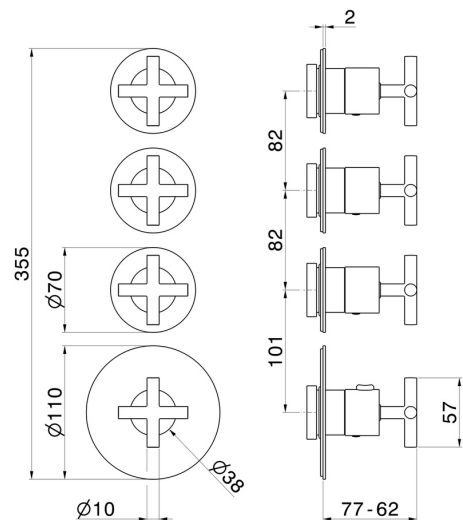

73416E.58.061

3 ways out concealed thermostatic multifunction selectors.
 3/4" connections. Ø70. External part - finish PVD Copper
 Bronze

FEATURES

Material	Brass
Installation	Wall concealed part
Outlets	3 Ways Out
Water mixing	Thermostatic
Required for installation	<u>27877.00.000</u>

TECHNICAL DRAWING

73416E.58.061

3 ways out concealed thermostatic multifunction selectors. 3/4" connections. Ø70. External part - finish PVD Copper Bronze

AVAILABLE FINISHES

58.061

PVD Copper Bronze

01.093

finish Matt Black