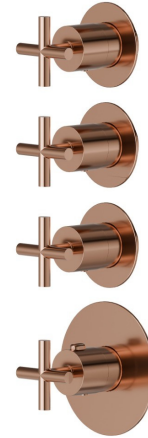

73416E.58.061

3 ways out concealed thermostatic multifunction selectors.
 3/4" connections. Ø70. External part - finish PVD Copper
 Bronze

FEATURES

Material	Brass
Installation	Wall concealed part
Outlets	3 Ways Out
Water mixing	Thermostatic
Required for installation	<u>27877.00.000</u>

TECHNICAL DRAWING

73416E.58.061

3 ways out concealed thermostatic multifunction selectors. 3/4" connections. Ø70. External part - finish PVD Copper Bronze

AVAILABLE FINISHES

58.061

PVD Copper Bronze

01.093

finish Matt Black

21.018

finish Chrome

47.083

finish Groove Bronze

58.063

finish PVD Gun Metal

59.098

finish PVD Brushed Pale Gold

61.020

finish PVD Glossy Gold