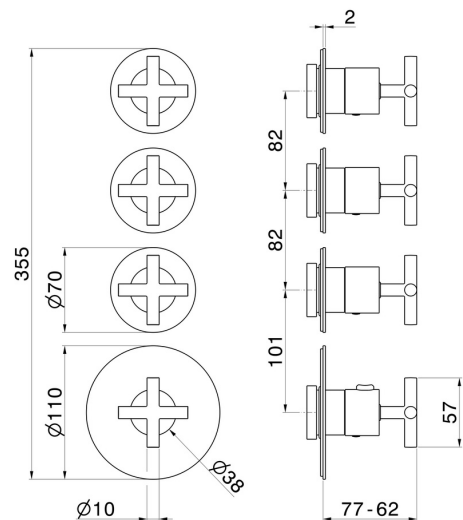

## 73416E.58.063

3 ways out concealed thermostatic multifunction selectors.  
3/4" connections. Ø70. External part - finish PVD Gun Metal

### FEATURES

Material	<b>Brass</b>
Installation	<b>Wall concealed part</b>
Outlets	<b>3 Ways Out</b>
Water mixing	<b>Thermostatic</b>
Required for installation	<b><u>27877.00.000</u></b>

### TECHNICAL DRAWING

**73416E.58.063**

3 ways out concealed thermostatic multifunction selectors. 3/4" connections. Ø70. External part - finish PVD Gun Metal

**AVAILABLE FINISHES**

---

**58.063**

PVD Gun Metal