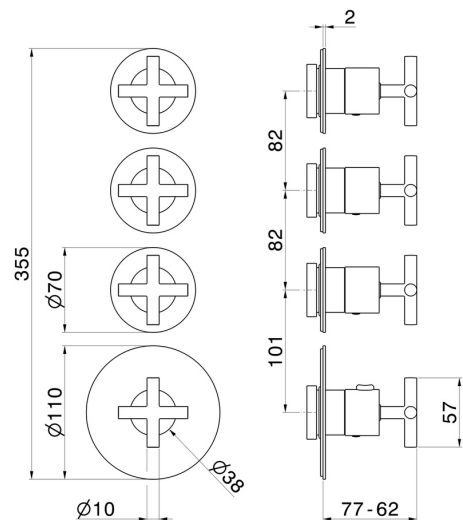

73416E.59.098

3 ways out concealed thermostatic multifunction selectors.
 3/4" connections. Ø70. External part - finish PVD Brushed
 Pale Gold

FEATURES

Material	Brass
Installation	Wall concealed part
Outlets	3 Ways Out
Water mixing	Thermostatic
Required for installation	<u>27877.00.000</u>

TECHNICAL DRAWING

73416E.59.098

3 ways out concealed thermostatic multifunction selectors. 3/4" connections. Ø70. External part - finish PVD Brushed Pale Gold

AVAILABLE FINISHES

59.098

PVD Brushed Pale Gold