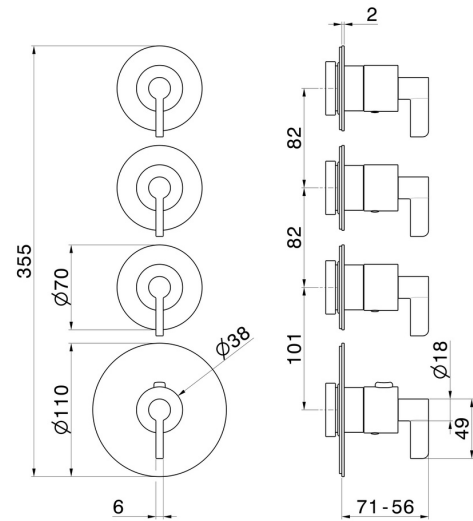

73423E.01.093

3 ways out concealed thermostatic multifunction selectors.
3/4" connections. Ø70. External part - finish Matt Black

FEATURES

Material	Brass
Installation	Wall concealed part
Outlets	3 Ways Out
Water mixing	Thermostatic
Required for installation	<u>27877.00.000</u>

TECHNICAL DRAWING

73423E.01.093

3 ways out concealed thermostatic multifunction selectors. 3/4" connections. Ø70. External part - finish Matt Black

AVAILABLE FINISHES

01.093

Matt Black

21.018

finish Chrome

47.083

finish Groove Bronze

58.061

finish PVD Copper Bronze

58.063

finish PVD Gun Metal

59.098

finish PVD Brushed Pale Gold