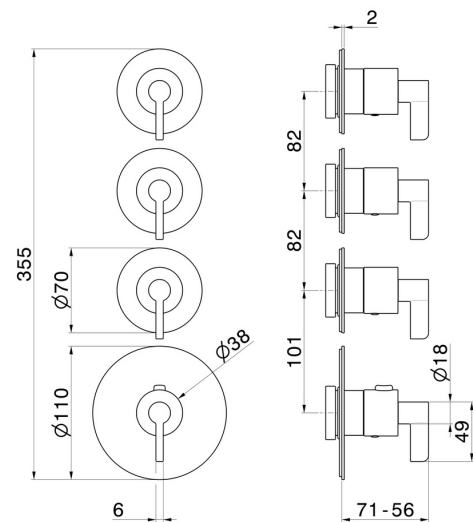

## 73423E.21.018

3 ways out concealed thermostatic multifunction selectors.  
3/4" connections. Ø70. External part - finish Chrome

### FEATURES

Material	<b>Brass</b>
Installation	<b>Wall concealed part</b>
Outlets	<b>3 Ways Out</b>
Water mixing	<b>Thermostatic</b>
Required for installation	<b><u>27877.00.000</u></b>

### TECHNICAL DRAWING

**73423E.21.018**

3 ways out concealed thermostatic multifunction selectors. 3/4" connections. Ø70. External part - finish Chrome

**AVAILABLE FINISHES**

---

**21.018**  
Chrome

**01.093**  
finish Matt Black